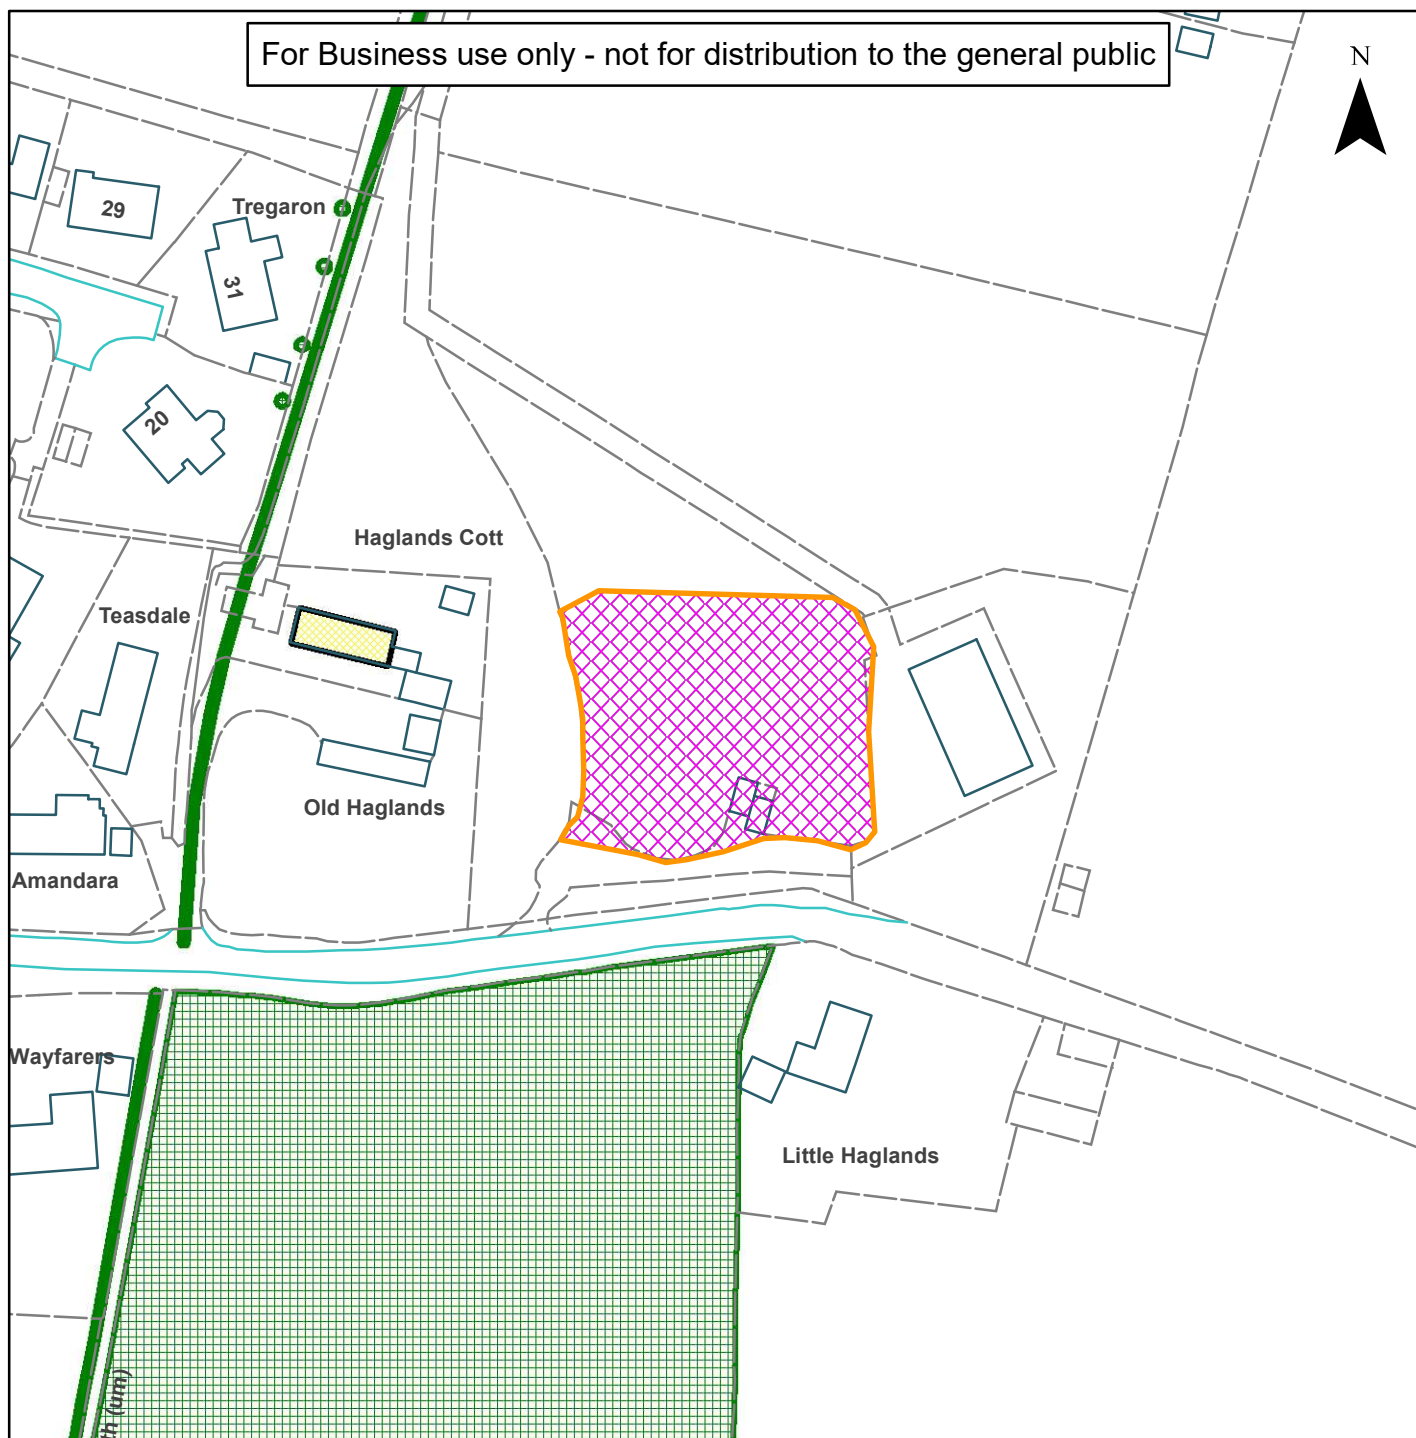

08) DC/21/1375

Horsham  
District  
Council

Moralee Farm, Haglands Lane, West Chiltington, Pulborough,  
West Sussex, RH20 2QS

For Business use only - not for distribution to the general public

N

Scale: 1:1,250